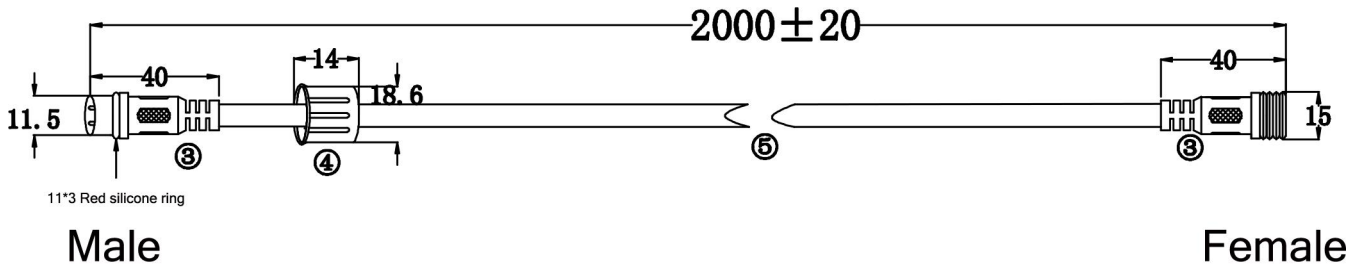

Connector Data sheet

Part No./: SOL-M01PVC-Y

SOL-M01PVC-Y

Male front view:

Female front view: